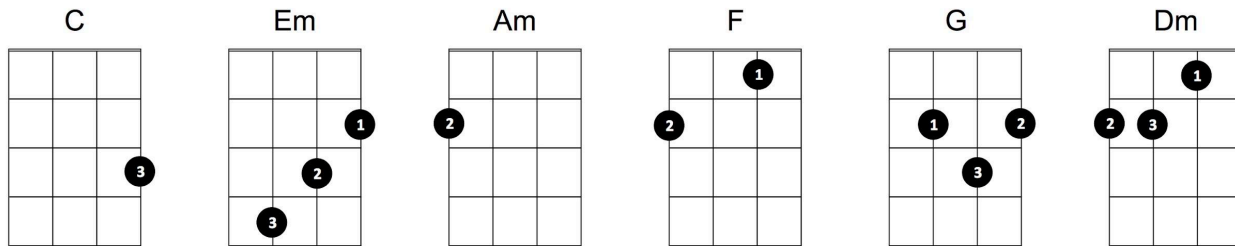

# COUNT ON ME (BRUNO MARS)

**C/// C///**

**C/// C/// Em/// Em///**  
 If you ever find yourself stuck in the middle of the sea

**Am/// G/// F/// F///**  
 I'll sail the world to find you

**C/// C/// Em/// Em///**  
 If you ever find yourself lost in the dark and you can't see