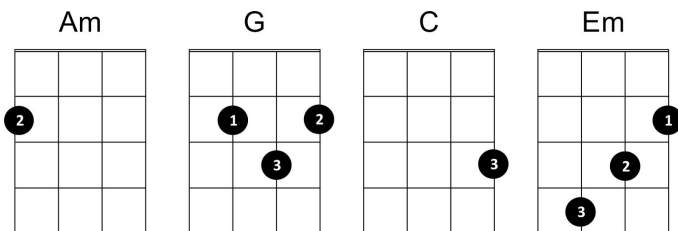

JOLENE (Dolly Parton)

D D DUDU on each chord

Am Am Am Am

Am C G Am Am
Jolene, Jolene, Jolene, Jolene

G G Am Am Am Am
I'm begging of you please don't take my man

Am C G Am Am
Jolene, Jolene, Jolene, Jolene

G G Am Am Am Am
Please don't take him just because you can

Am C G Am
Your beauty is beyond compare with flaming locks of auburn hair

G Em Am Am Am Am
With ivory skin and eyes of emerald green

Am C G Am
Your smile is like a breath of spring your voice is soft like summer rain