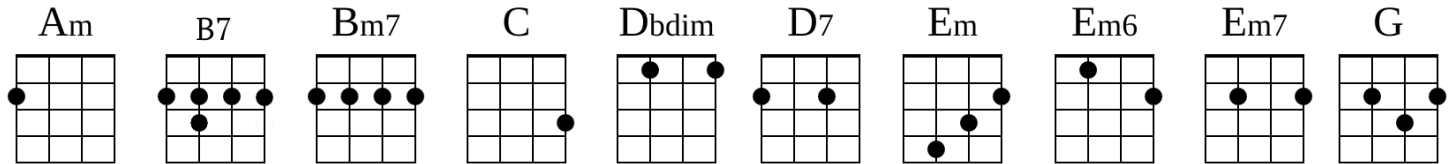

# MOON RIVER

G// G//

G// Em// C// G//

Moon River, wider than a mile

C// G// Am// B7//

I'm crossing you in style some day

Em// G7// C// F//

Old dream maker, you heart breaker

Em// Em6 Dbdim Bm7 E7 Am D7//

Wherever you're go- -ing, I'm go- -ing your way

G// Em// C// G//

Two drifters, off to see the world

C// G// Am// B7//

There's such a lot of world to see

Em// Em7// Em6// Dbdim

We're af- -ter the same

G// C// G// C// Gm7//

Rainbow's end, waiting round the bend, my huckleberry friend

Em7// Am// D7// G// G

Moon River and me