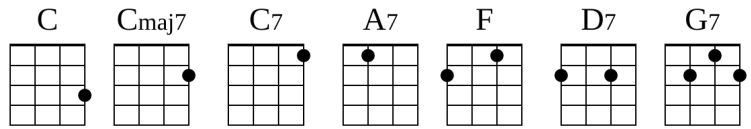

SAN FRANCISCO BAY BLUES

**C/// F/// C/// C7///
 F/// F/// C/// C7///
 F/// F/// C/ Cmaj7 C7 A7///
 D7/// D7/// G7/// G7///**

C/// F/// C/// C7///
 I got the blues when my baby left me by the San Francisco Bay
F/// F/// C/// C7///
 The ocean liner's gone so far away
F/// F///
 I didn't mean to treat her so bad
C/ Cmaj7 C7 A7///
 She was the best girl I ev-er had
D7/// D7/// G7/// G7///
 She said goodbye I can take a cry.. I wanna lay down and die
C/// F/// C/// C7///
 I ain't got a nickel and I ain't got a lousy dime
F/// F/// E7/// E7///
 She don't come back think I'm going to lose my mind
F/// F/// C/ Cmaj7 C7 A7///
 If she ever gets back to stay.. it's going to be another brand new day
D7/// G7/// C/// G7///
 Walking with my baby down by the San Francisco Bay

[repeat intro chords]

C/ F/ C/// C/ F/ C7///
 Sitting down looking from my back door.. wondering which way to go
F/// F/// C/// C7///
 Woman I'm so crazy about.. she don't love me no more
F/// F/// C/ Cmaj7 C7 A7///
 Think I'll catch me a freight train.. cause I'm feel-ing blue
D7/// D7/// G7/// G7///
 Ride all the way to the end of the line thinking only of you
C/ F/ C/// C/ F/ C7///
 Meanwhile livin' in the city.. just about to go insane
F/// F/// E7/// E7///
 Thought I heard my baby lord the way she used to call my name
F/// F/// C/ Cmaj7 C7 A7///
 If I ever get her back to stay it's going to be another brand new day
D7/// G7/// C/ Cmaj7 C7 A7///
 Walking with my baby down by the San Francisco Bay hey hey
D7/// G7/// C/ Cmaj7 C7 A7///
 Walking with my baby down by the San Francisco Bay
D7/// G7/// C/ F/ C G7 C
 Walking with my baby down by the San Francisco Bay