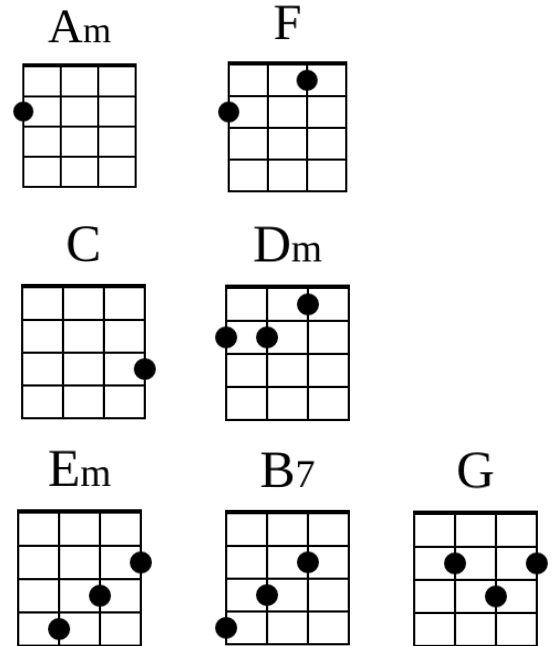

THE JUDGE (21 Pilots)

Am				F	
↓	↓↑	↑↓↑	↑↓↑	↓↑	↓↑
C				Dm	
↓	↓↑	↑↓↑	↑↓↑	↓↑	↓↑
Am				F	
↓	↓↑	↑↓↑	↑↓↑	↓↑	↓↑
C					
↓	↓↑	↑↓↑	↑↓↑	↓↑	↓↑

Am/// Am/ F/ C/// C/ Dm/ Am/// Am/ F/ C/// C///
 Na na na na oh oh, na na na na oh oh, na na na na oh oh

Am/// Am/ F/ C/// C/ Dm/
 When the leader of the bad guys sang something soft and soaked in pain

Am/// Am/ F/ C/// C///
 I heard the echo from his secret hideaway

Am/// Am/ F/ C/// C/ Dm/
 He must've forgot to close his door as he cranked out those dismal chords

Am/// Am/ F/ C/// C///
 And his four walls declared him insane

Em Em B7 B7 Dm Dm G
 I found my way, right time wrong place, as I pled my c---ase

↓ ↓↑ ↑↓
 F/// C/// G/// Am///
 You're the judge, oh no, set me fr----ee